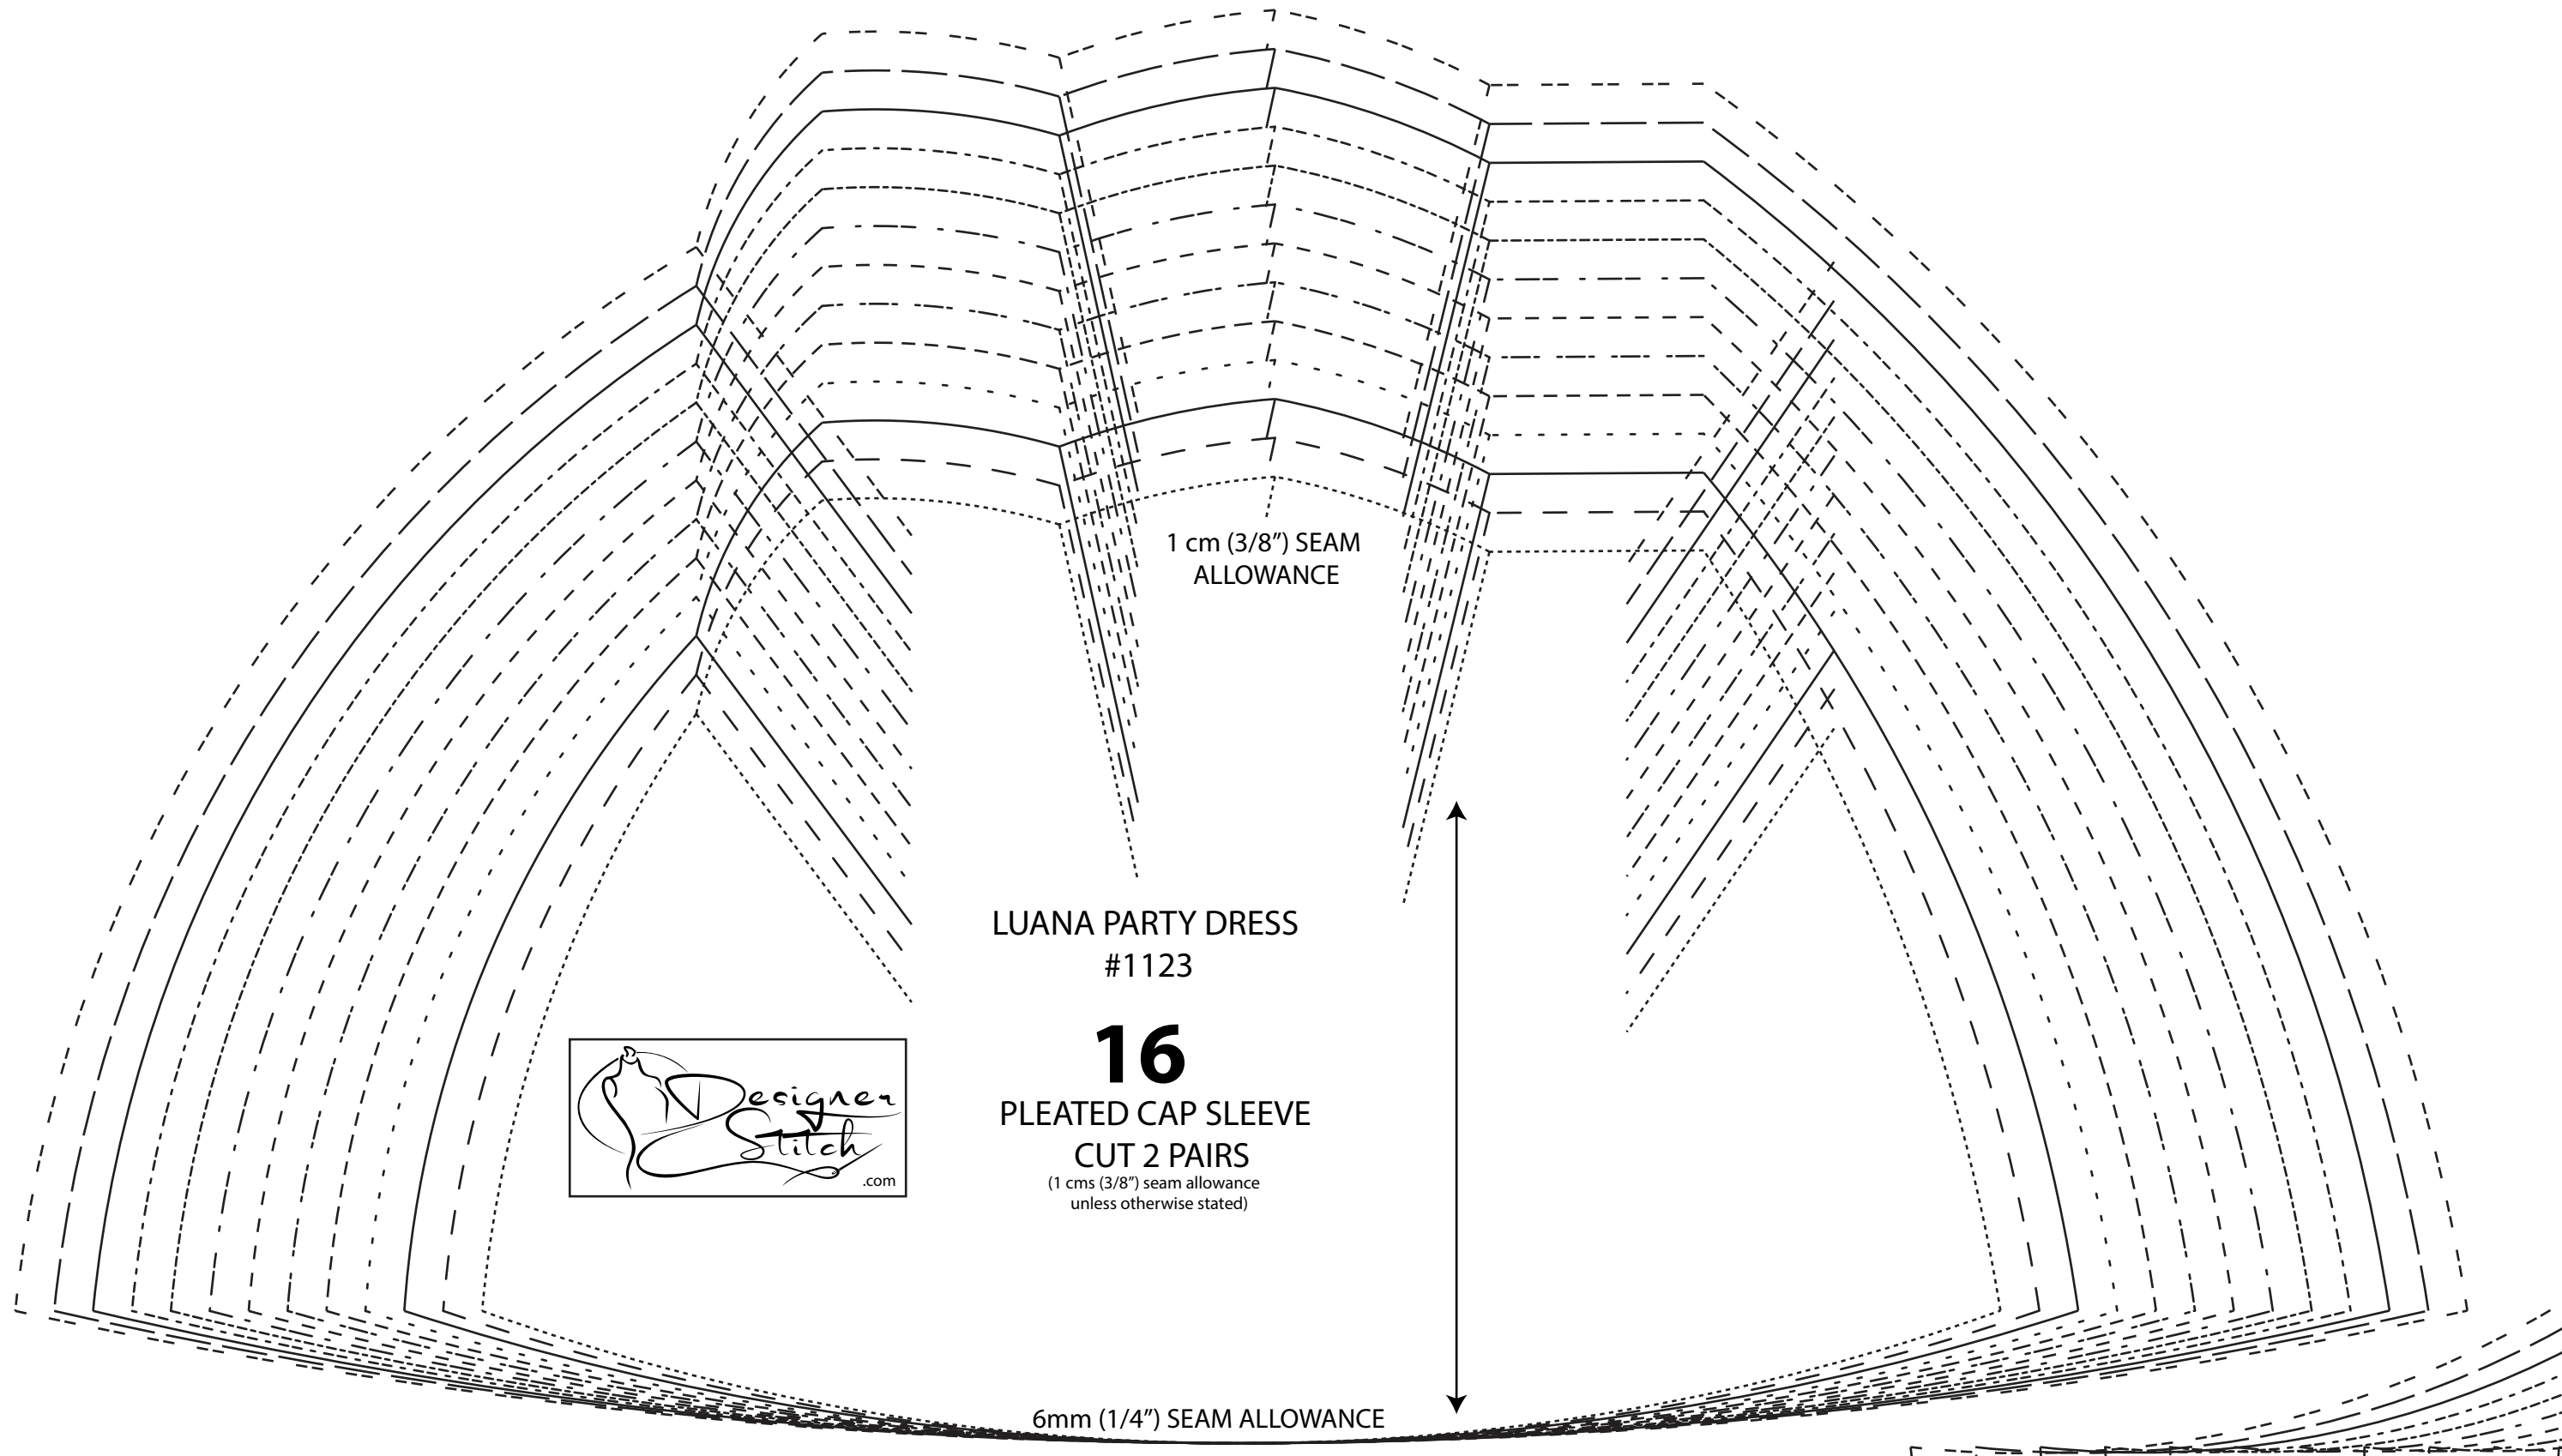

1 cm (3/8") SEAM ALLOWANCE

LUANA PARTY DRESS #1123

16 PLEATED CAP SLEEVE CUT 2 PAIRS

6mm (1/4") SEAM ALLOWANCE